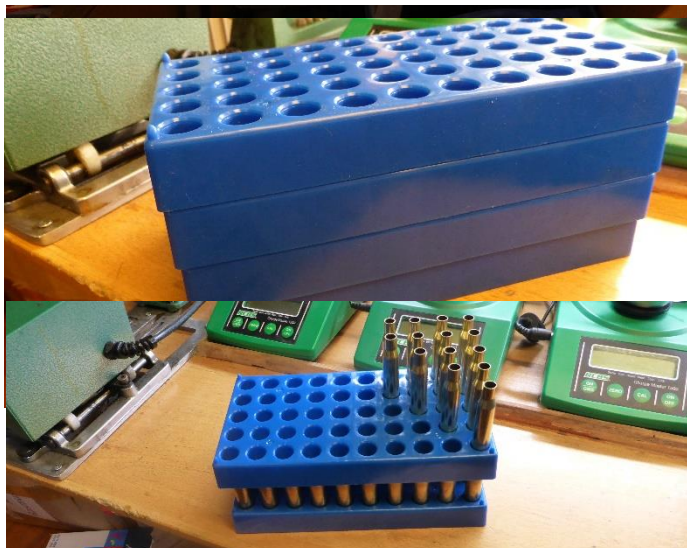

Kan stables med eller uden hylstre

Tåler opvask. Holder i mange år. Passer perfekt.

Pris kr. ~~99,00~~ – **Nu kun kr. 49,00**